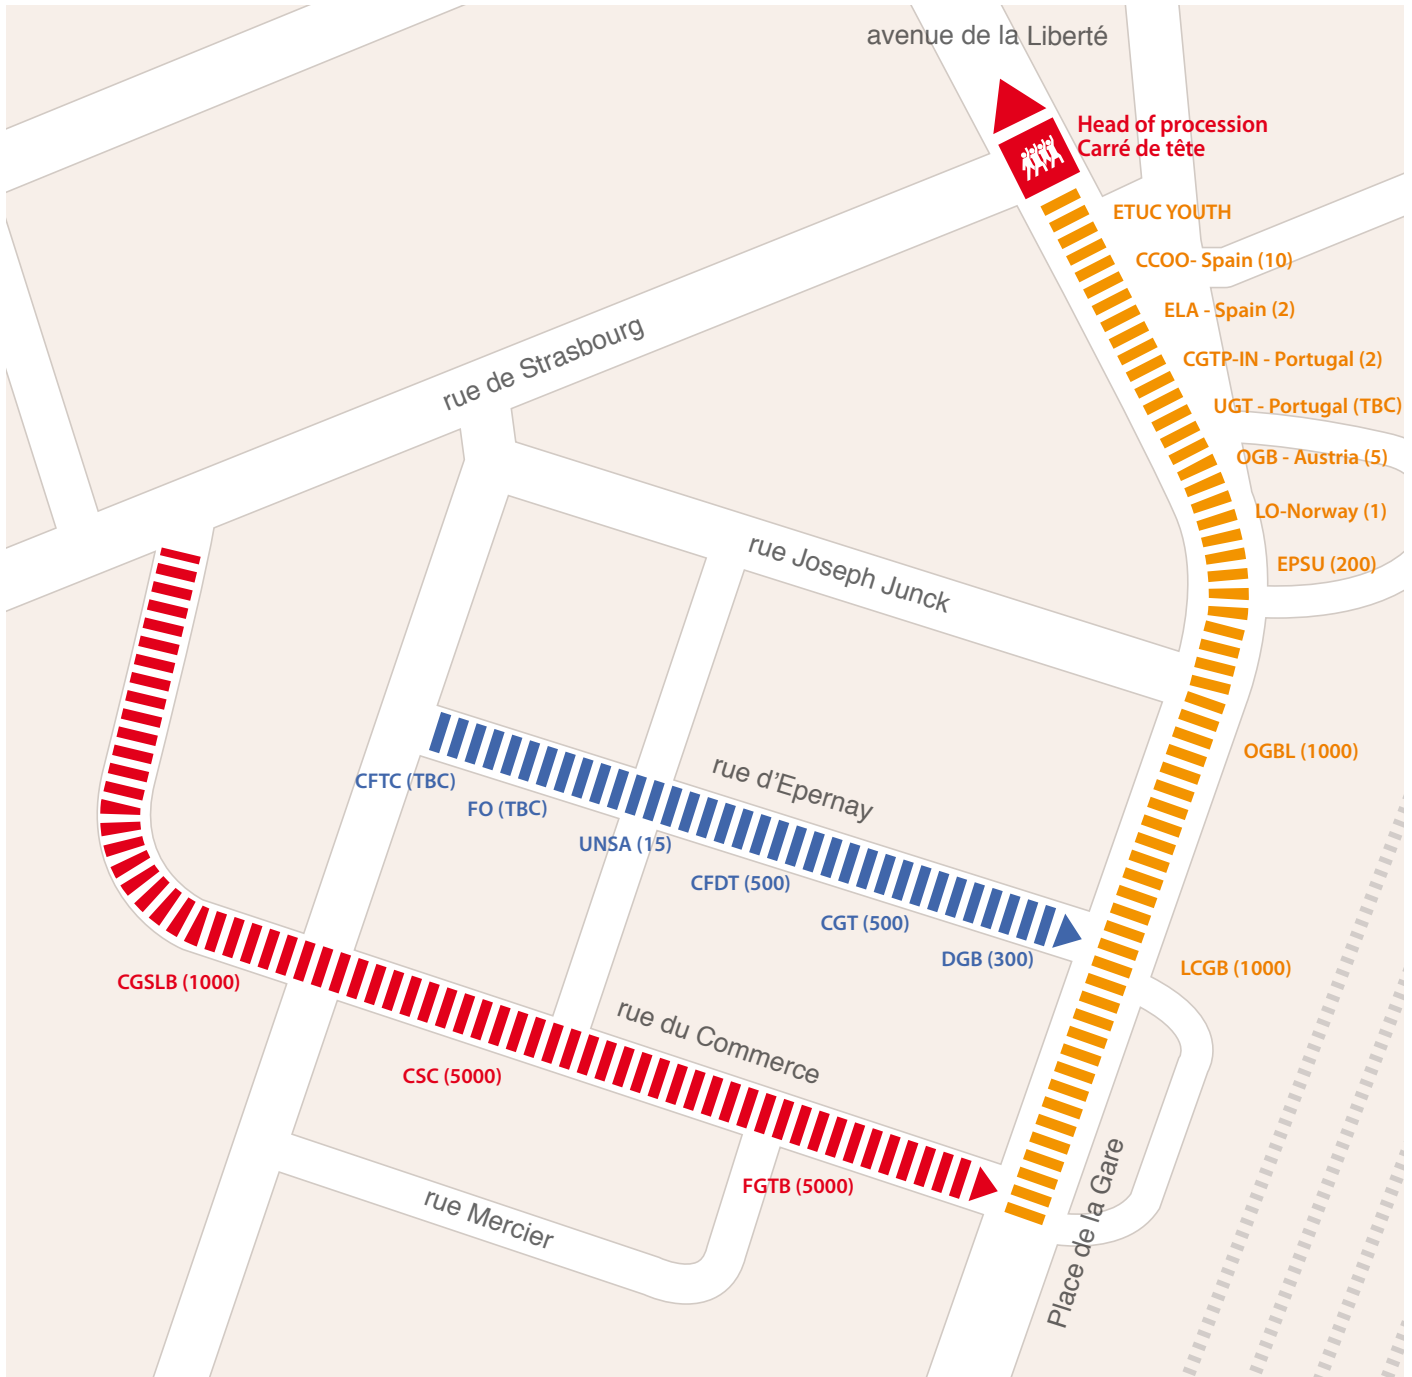

MAP OF THE PROCESSION • PLAN DU CORTÈGE

Carré de tête

- Leaders des organisations syndicales
 - Maximum trois représentants par organisation syndicale
- *Pas d'accès au carré de tête sans badge !*

Head of the demonstration

- Trade unions leaders
 - Maximum three representatives per national trade union confederation
- *Access to the head of the demonstration with a badge only !*

NO TO AUSTERITY

FOR A SOCIAL EUROPE,

FOR FAIR PAY, INVESTMENTS AND JOBS

EURO-MANIFESTATION

LUXEMBOURG - 21/06/2011

European Trade Union Confederation (ETUC)